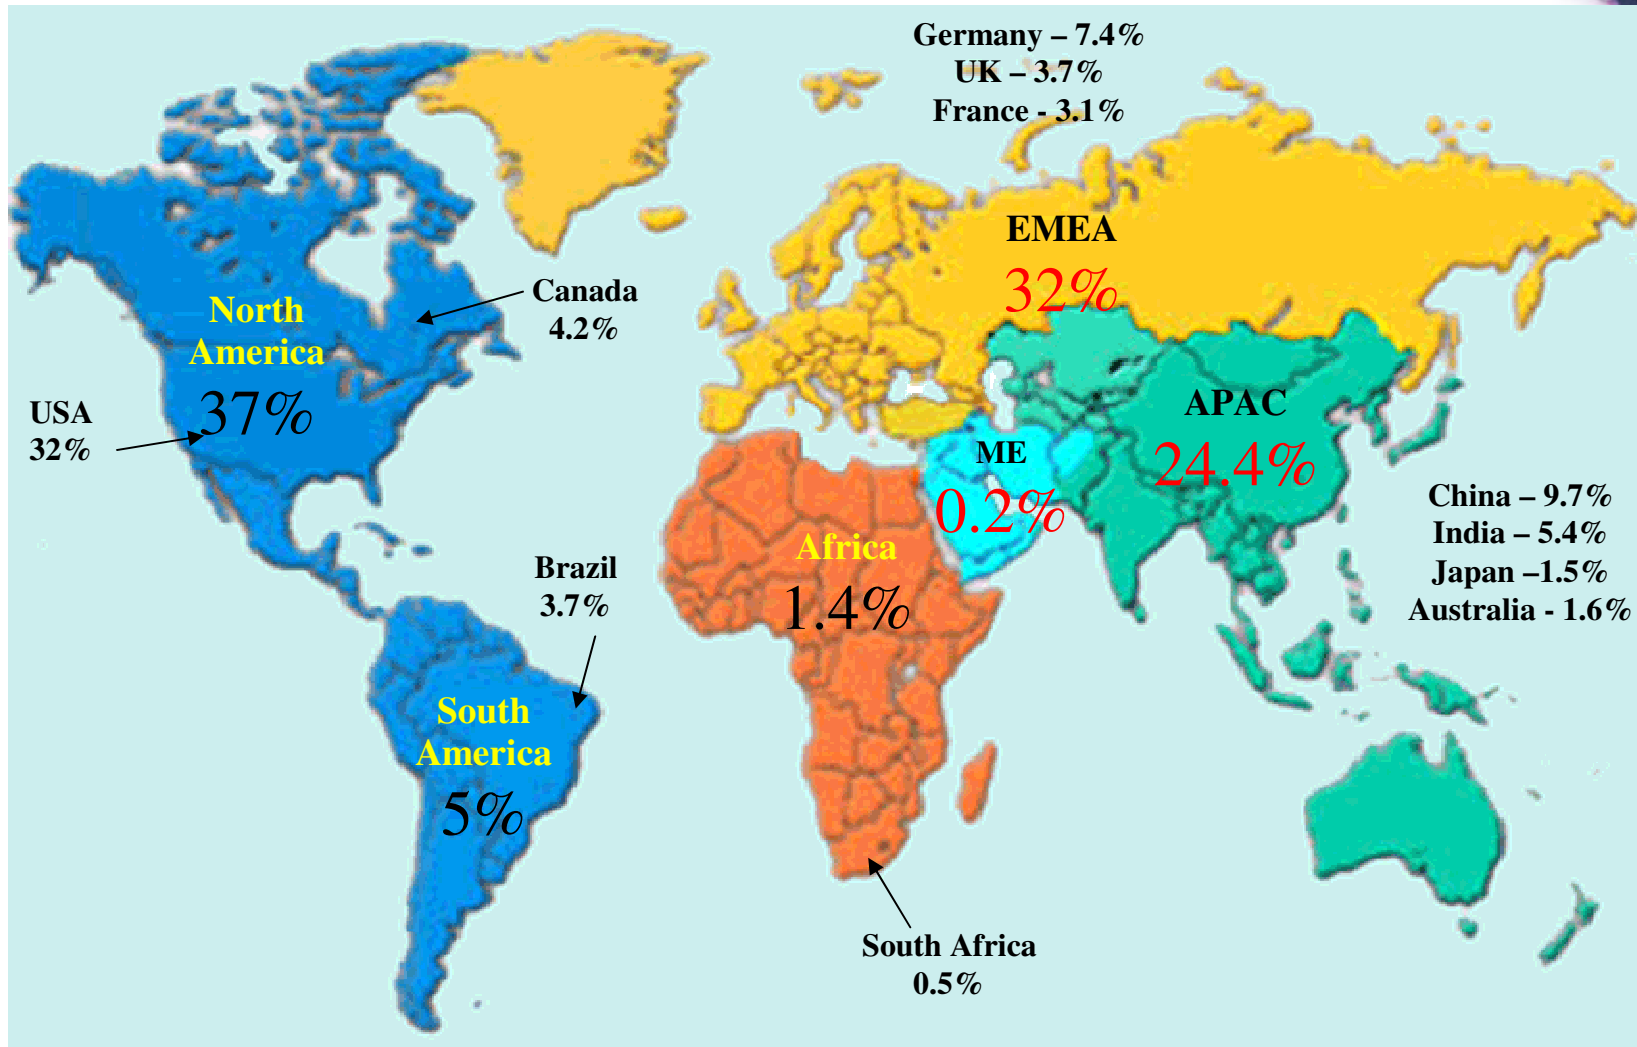

Information Source

Company: Genuitec LLC

Product : MyEclipse Enterprise Workbench

- **160,000 Members**
- **136 Countries**
- **> 500,000 Downloads**
- **36 Months**

Active Users

Active Markets

Profile Summary

Country	Download Percent	Active Users	Market Share
United States	33.06%	32.00%	56.00%
China	16.88%	9.70%	0.10%
Germany	5.28%	7.40%	8.80%
India	4.10%	5.40%	1.50%
United Kingdom	3.29%	3.70%	6.00%
Canada	3.26%	4.20%	3.70%
Brazil	3.14%	3.70%	0.70%
South Korea	2.22%	1.74%	0.46%
France	2.02%	3.10%	2.00%
Italy	1.81%	1.20%	1.90%
Spain	1.77%	0.90%	1.90%
Switzerland	1.58%	2.37%	1.50%
Australia	1.56%	2.30%	1.60%
Netherlands	1.16%	1.70%	1.60%
Austria	1.07%	0.95%	0.94%
Japan	0.95%	1.10%	1.50%
Poland	0.88%		
Belgium	0.85%		
Mexico	0.83%		
Singapore	0.79%		
Tiwan	0.79%		
Sweden	0.73%		
South Africa	0.64%		
Homg kong	0.59%		
Czech Republic	0.54%		
Thailand	0.53%		