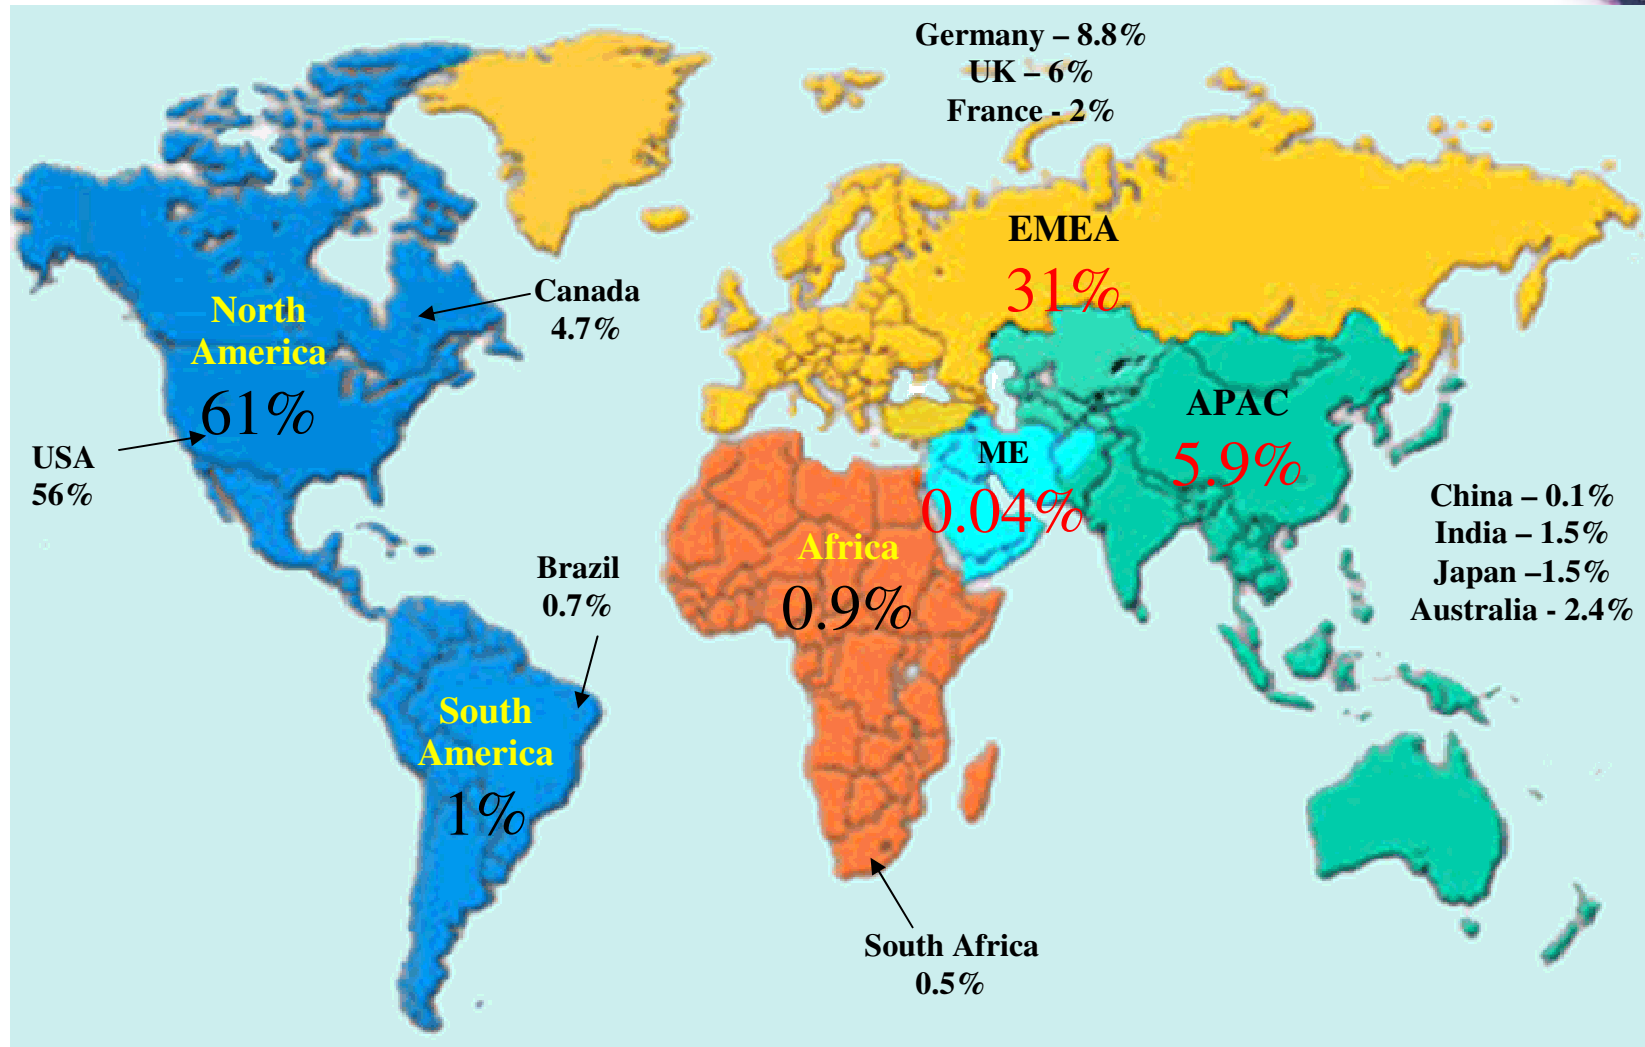

Information Source

Company: Genuitec LLC

Product : MyEclipse Enterprise Workbench

- **160,000 Members**
- **136 Countries**
- **> 500,000 Downloads**
- **36 Months**

Active Users

Active Markets

Profile Summary

Country	Download Percent	Active Users	Market Share
United States	33.06%	32.00%	56.00%
China	16.88%	9.70%	0.10%
Germany	5.28%	7.40%	8.80%
India	4.10%	5.40%	1.50%
United Kingdom	3.29%	3.70%	6.00%
Canada	3.26%	4.20%	3.70%
Brazil	3.14%	3.70%	0.70%
South Korea	2.22%	1.74%	0.46%
France	2.02%	3.10%	2.00%
Italy	1.81%	1.20%	1.90%
Spain	1.77%	0.90%	1.90%
Switzerland	1.58%	2.37%	1.50%
Australia	1.56%	2.30%	1.60%
Netherlands	1.16%	1.70%	1.60%
Austria	1.07%	0.95%	0.94%
Japan	0.95%	1.10%	1.50%
Poland	0.88%		
Belgium	0.85%		
Mexico	0.83%		
Singapore	0.79%		
Tiwan	0.79%		
Sweden	0.73%		
South Africa	0.64%		
Homg kong	0.59%		
Czech Republic	0.54%		
Thailand	0.53%		