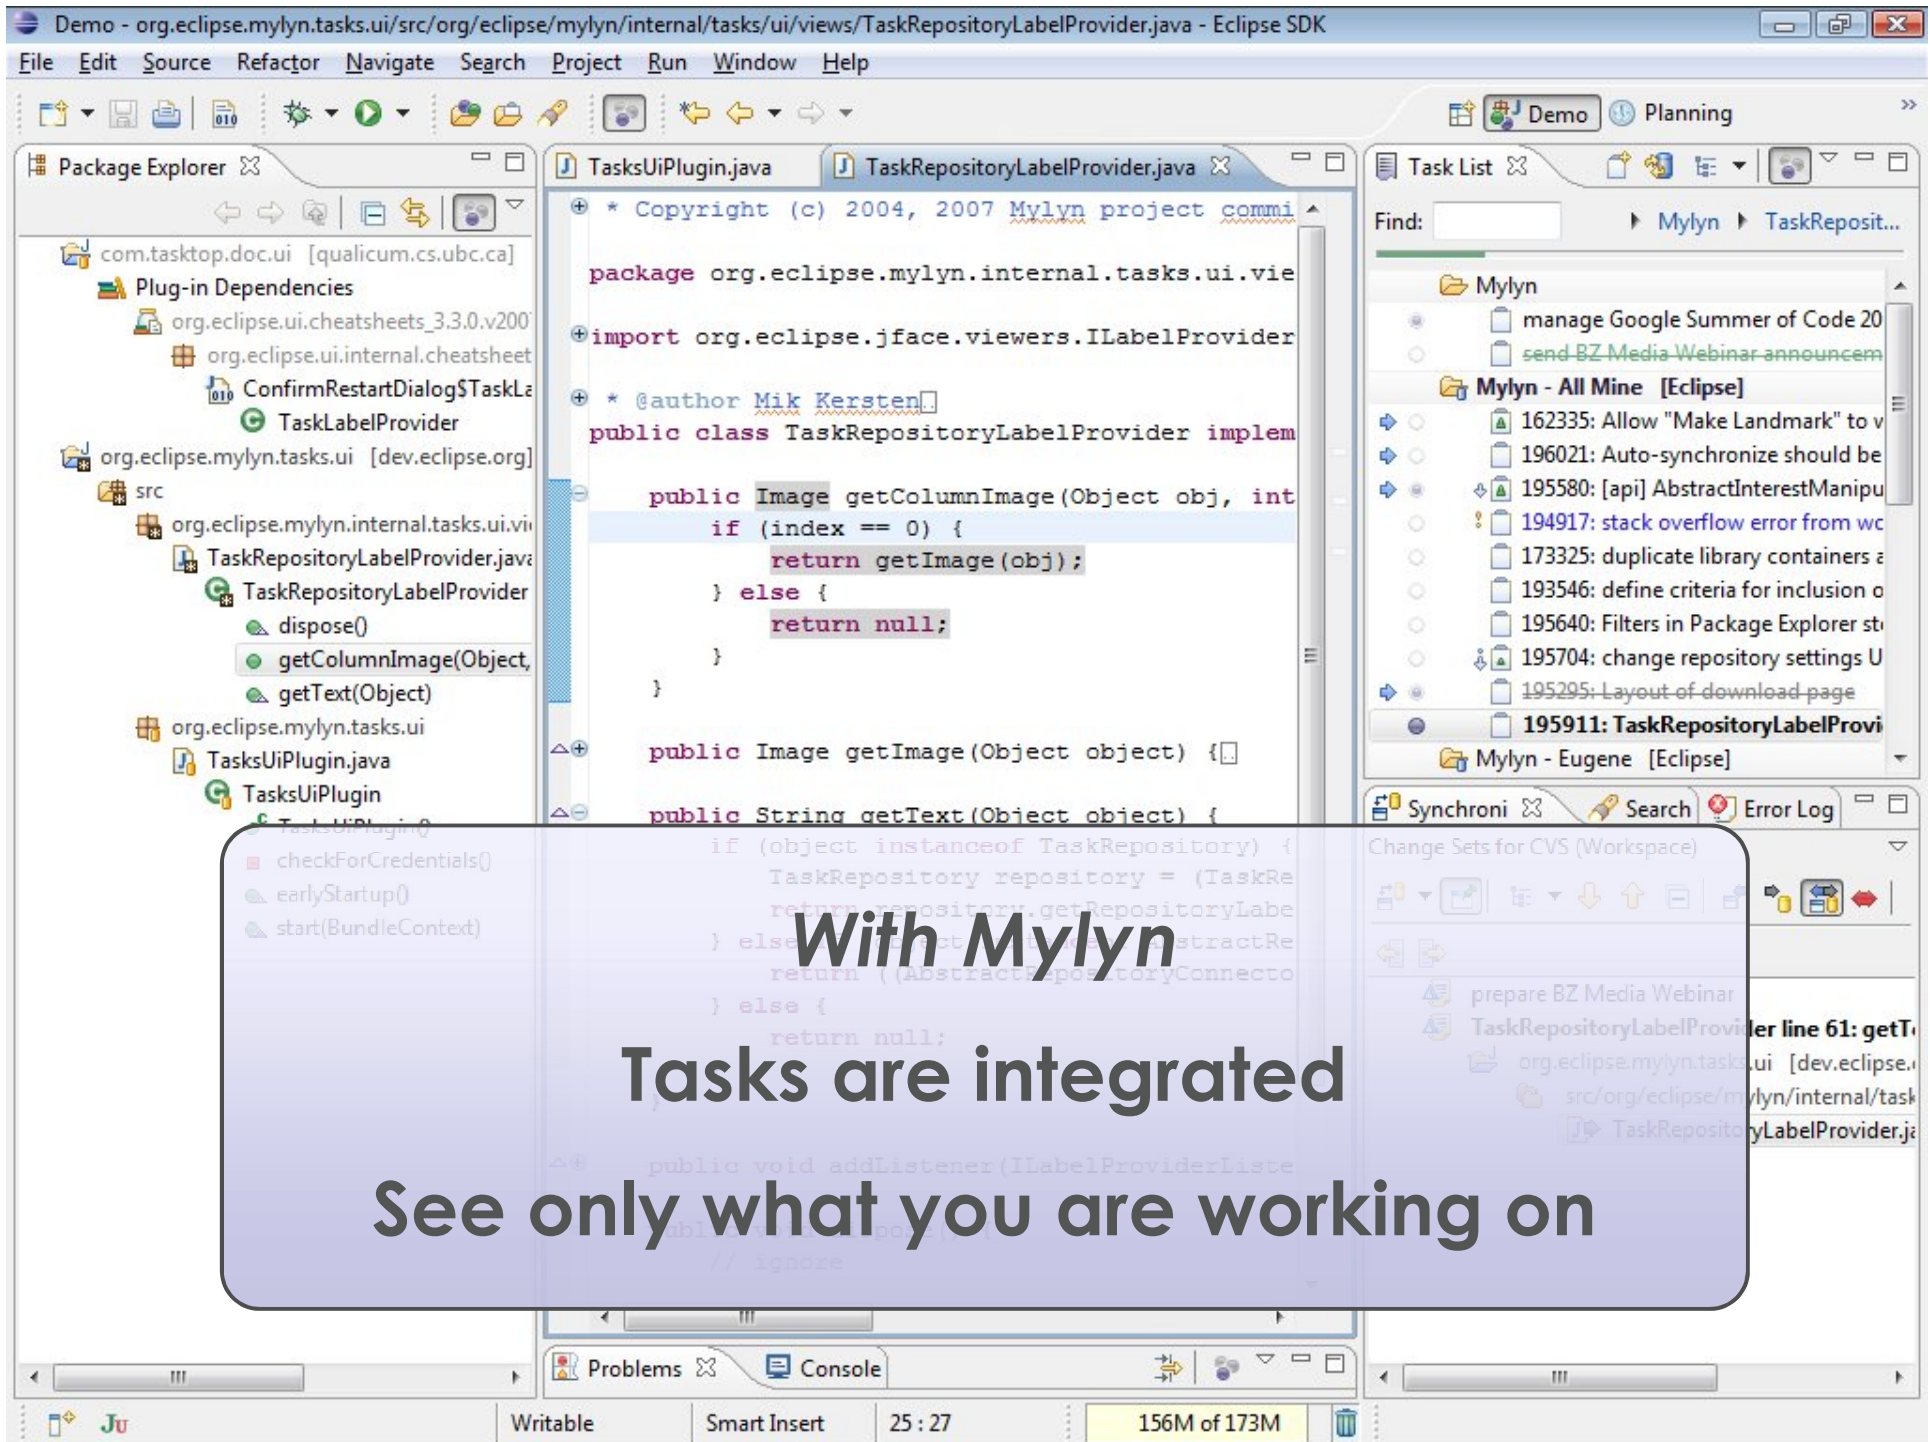

Mylyn

Mik Kersten

Tasktop President & CTO, Mylyn Project Lead

Why do I care?

Task-Focused Interface

- A technology whose time has come
- Leverages the unique extensibility of Eclipse
- Makes developers dramatically more productive

Mylyn

- Distributed with several EPP packages, usage growing
- Ecosystem of extensions is growing rapidly, get on board

Frameworks

- Task repository connectors
- Resource structure bridges
- Team version control

Mylyn 3.0 is coming with Ganymede

Talk tomorrow after the keynote
Grand Ballroom, 10:10am