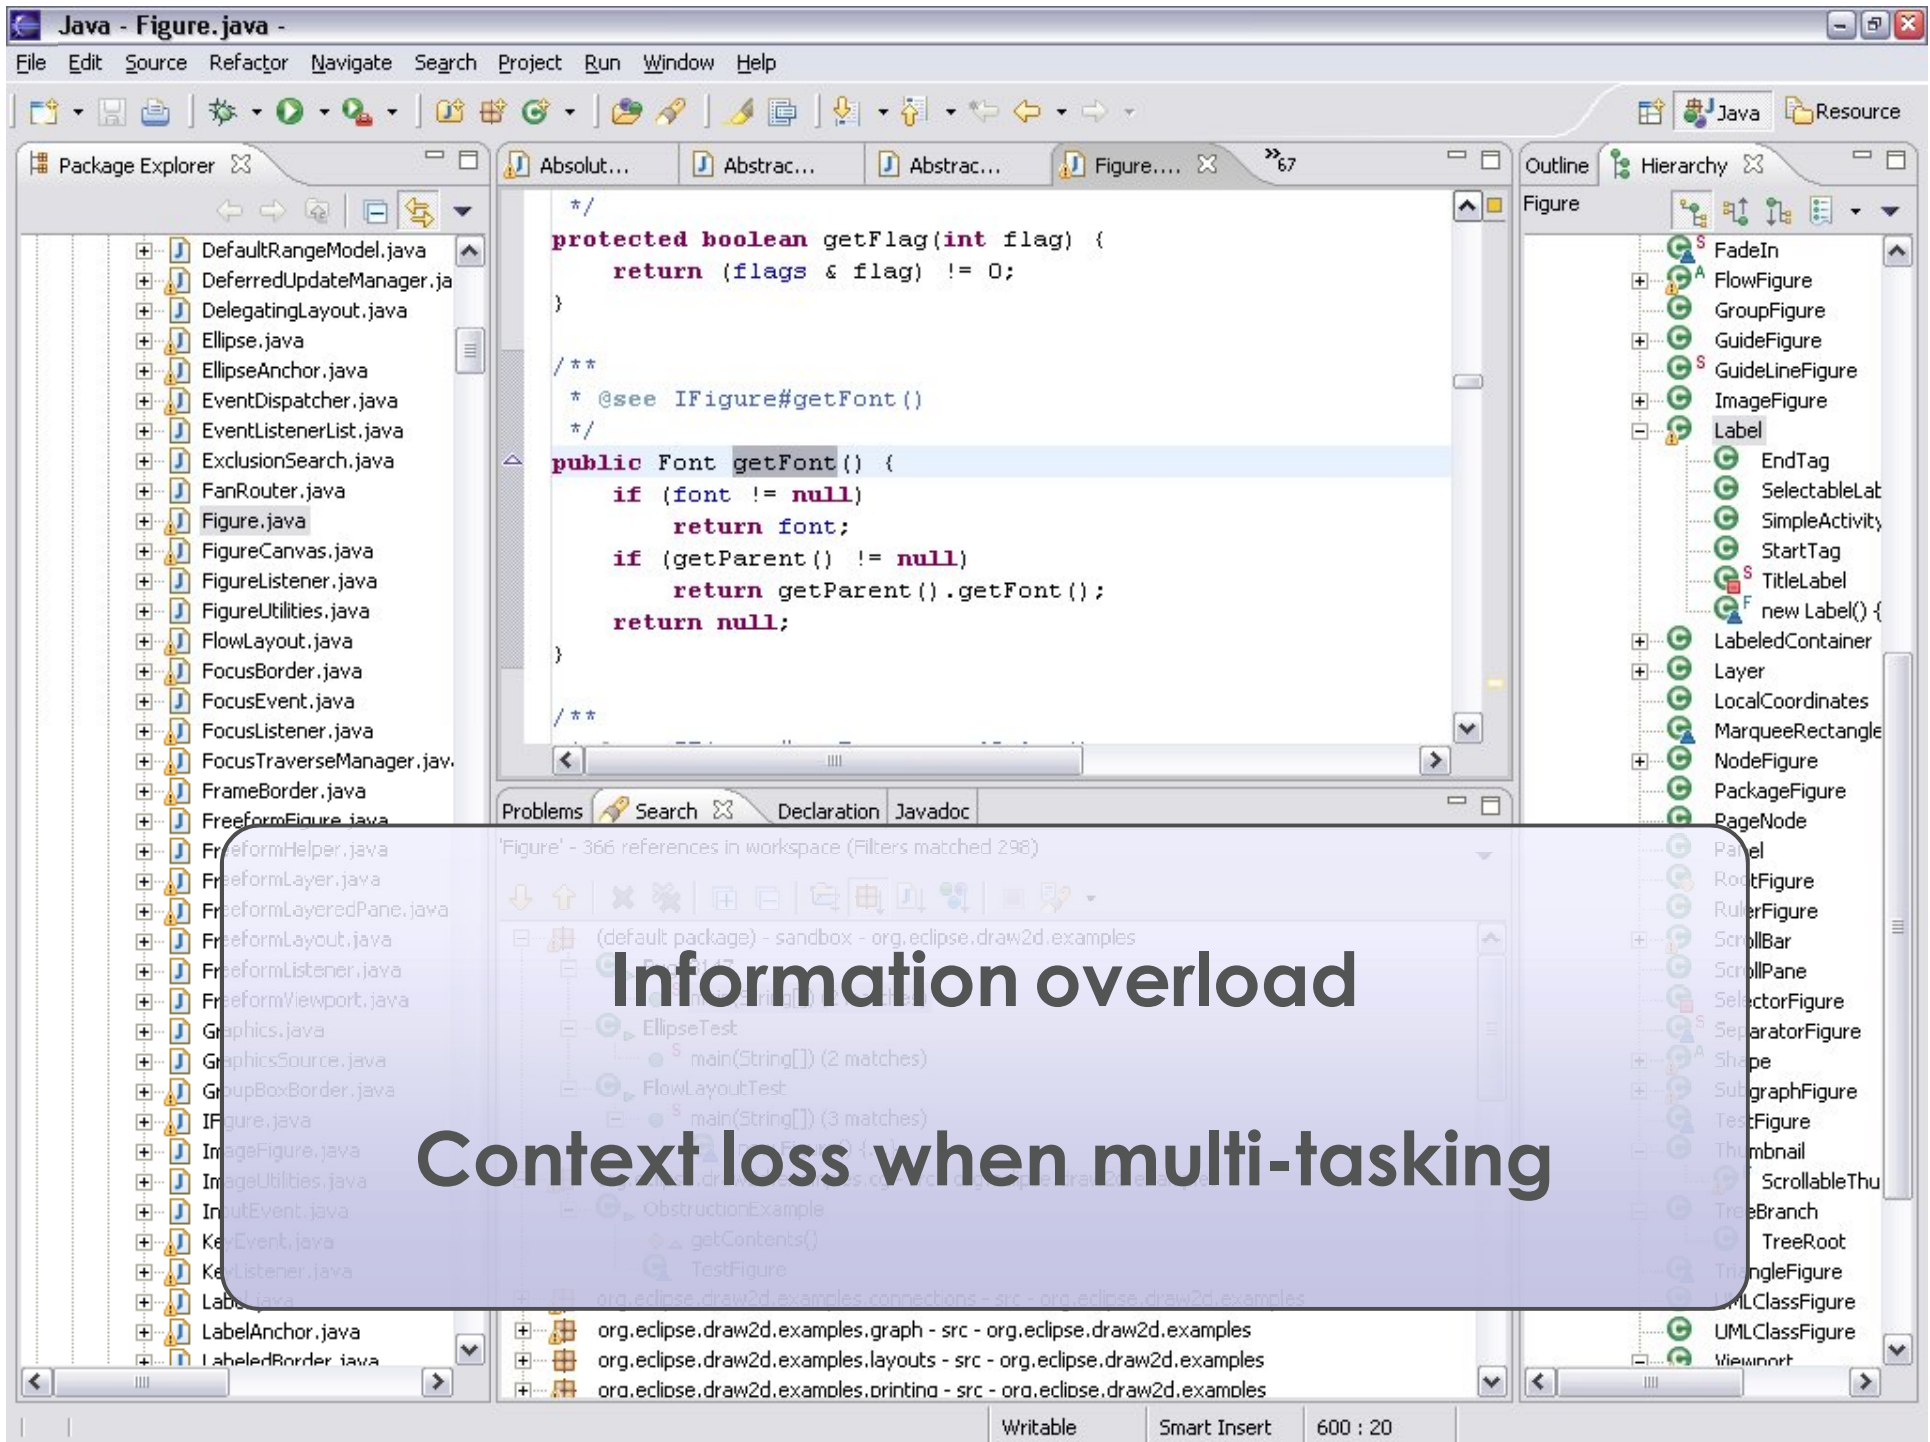

Mylyn

Mik Kersten

Tasktop President & CTO, Mylyn Project Lead

Why do I care?

Task-Focused Interface

- A technology whose time has come
- Leverages the unique extensibility of Eclipse
- Makes developers dramatically more productive

Mylyn

- Distributed with several EPP packages, usage growing
- Ecosystem of extensions is growing rapidly, get on board

Frameworks

- Task repository connectors
- Resource structure bridges
- Team version control