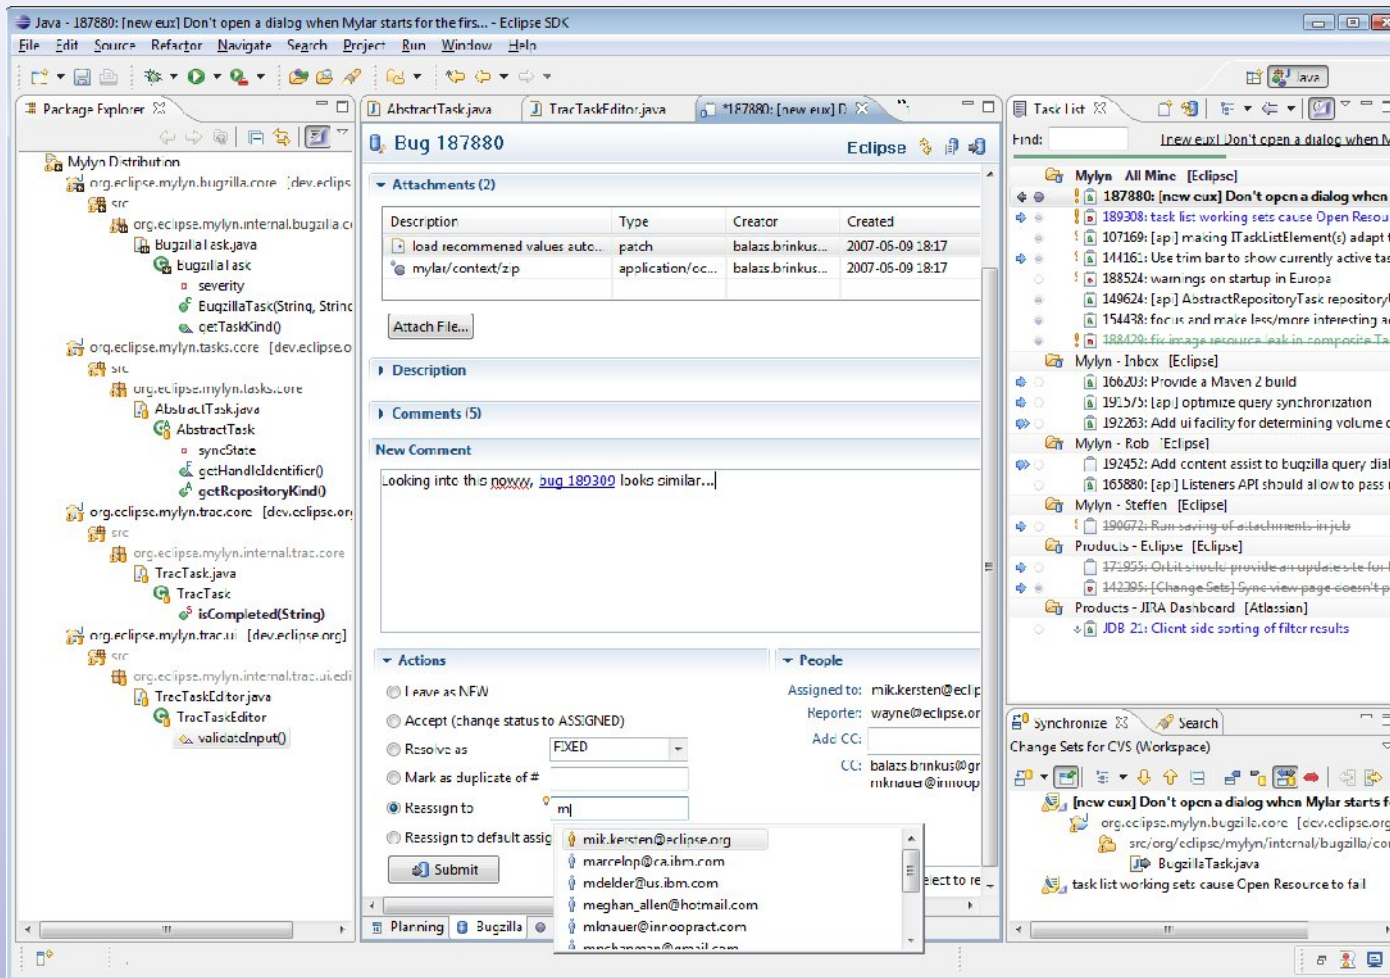

Talk tomorrow after the keynote
Grand Ballroom, 10:10am